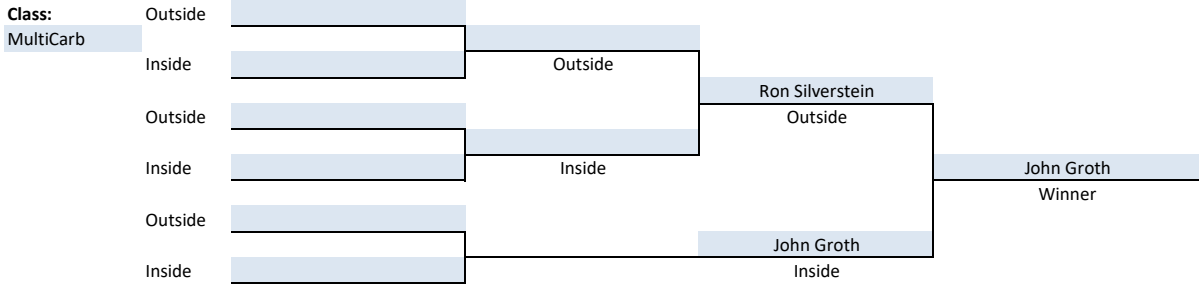

MultiCarb		Points		
Name	Reg	Passes	Bonus	Total
John Groth	100	50	75	225
Ron Silverstein	100	50		150