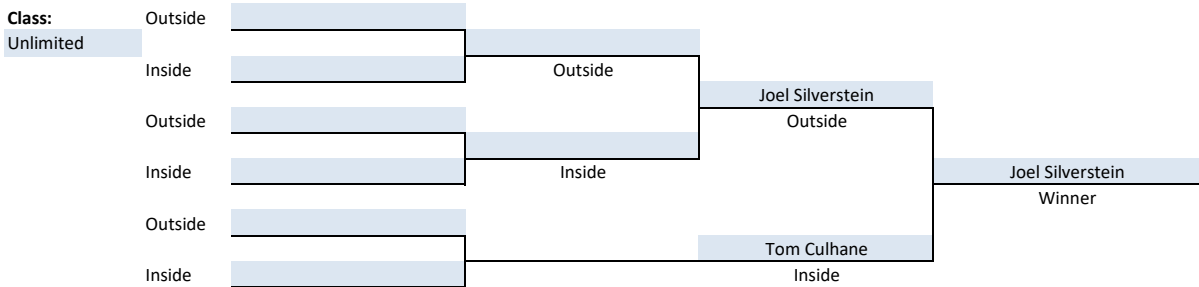

Unlimited		Points		
Name	Reg	Passes	Bonus	Total
Joel Silverstein	100	50	75	225
Tom Culhane	100	50		150