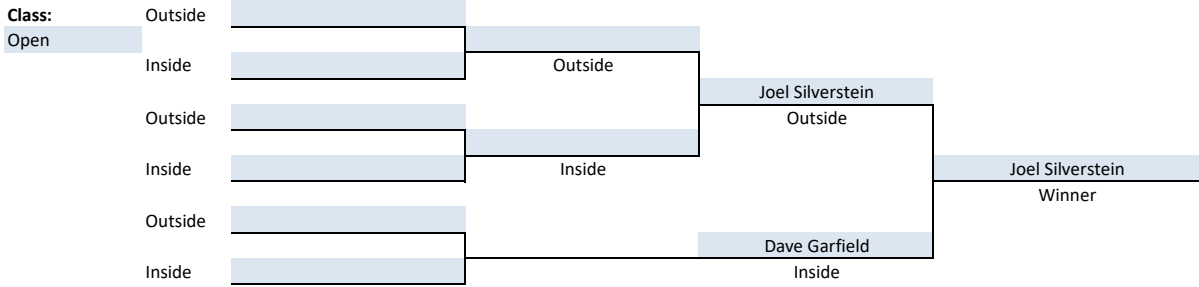

Open		Points		
Name	Reg	Passes	Bonus	Total
Joel Silverstein	100	50	75	225
Dave Garfield	100	50		150