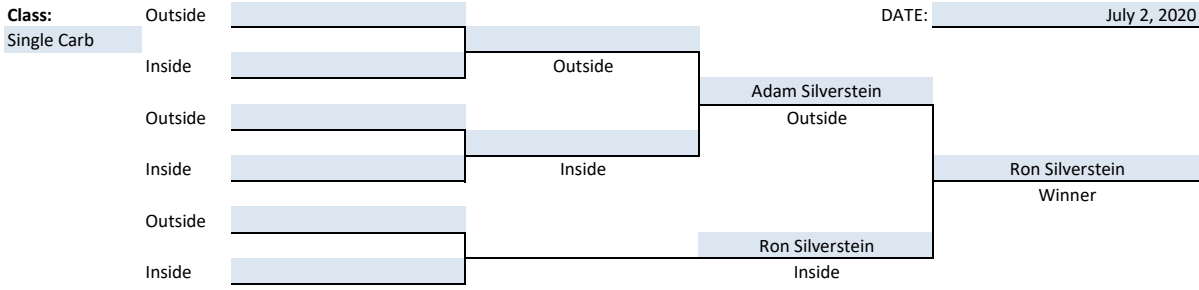

Single Carb		Points		
Name	Reg	Passes	Bonus	Total
Ron Silverstein	100	50	75	225
Adam Silverstein	100	50		150